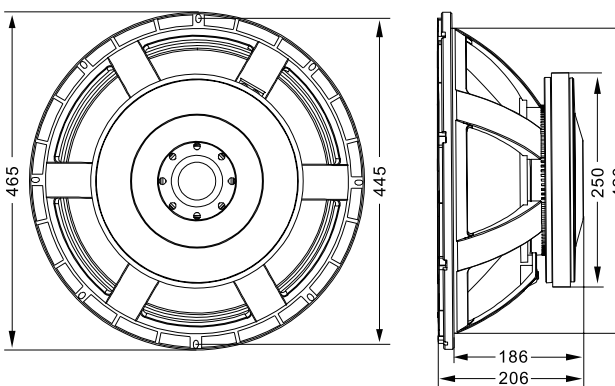

PROFILE
WOOFERS