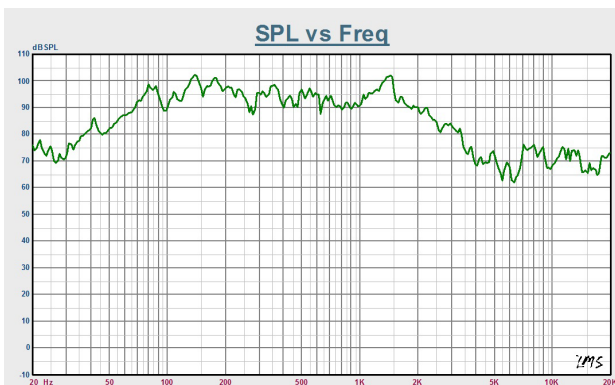

## 18" 3000W WOOFER

**PROFILE**  
WOOFERS

All specifications are subject to change without notice.

### General Specifications

Nominal Basket Diameter	457 mm / 18 inch
Rated Impedance	8 ohm
Rated Power Handling	1500 Watts
Program Power	3000 Watts
Sensitivity	97.4 dB
Frequency Range	38 hz - 1500 hz
Magnet	150 Oz 250x140x25 mm / 9.8x5.5x1 inch
Minimum Impedance	5.3 ohm
Voice Coil Diameter	115 mm / 4.5 inch
Voice Coil Material	Fiberglass
Voice Coil Length	25 mm / 1 inch
Number of Layers	2
Kind of Layers	inside/outside
Top Plate Thickness	15 mm / 0.59 inch