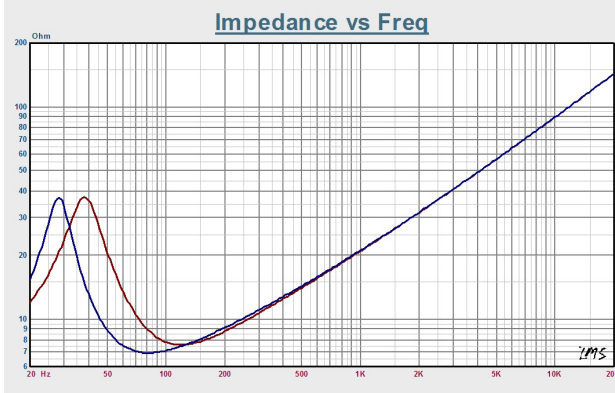

PROFILE
WOOFERS